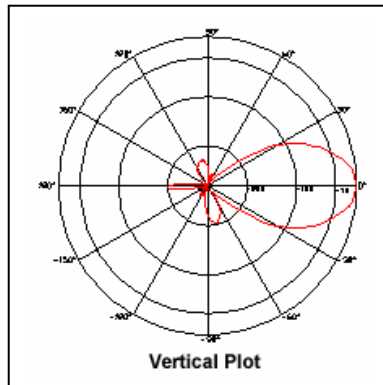

WiComm Technologies, LLC
Ph: (USA) 919-760-7664

Website: www.wicommttech.com
Sales: sales@wicommttech.com
Technical: eng@wicommttech.com