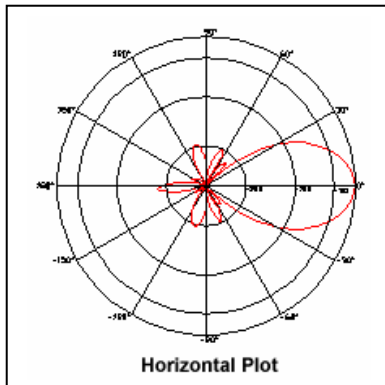

WiComm Technologies, LLC
Ph: (USA) 919-760-7664

Website: www.wicommttech.com
Sales: sales@wicommttech.com
Technical: eng@wicommttech.com